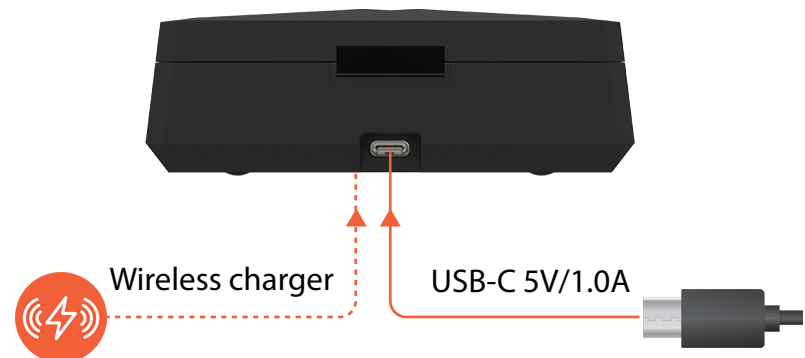

## Quick Start

Scan QR code for  
Set-Up video

MMCX

0.78 mm 2 pin

Pentaconn Ear

### Charging Case

Charging Case battery status

Go pod charging point