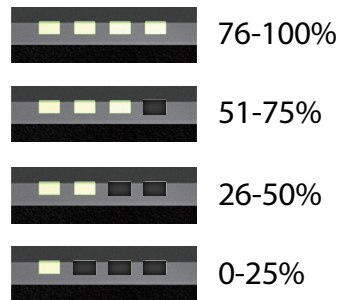

Charging Case

Charging Case battery status

Go pod charging point