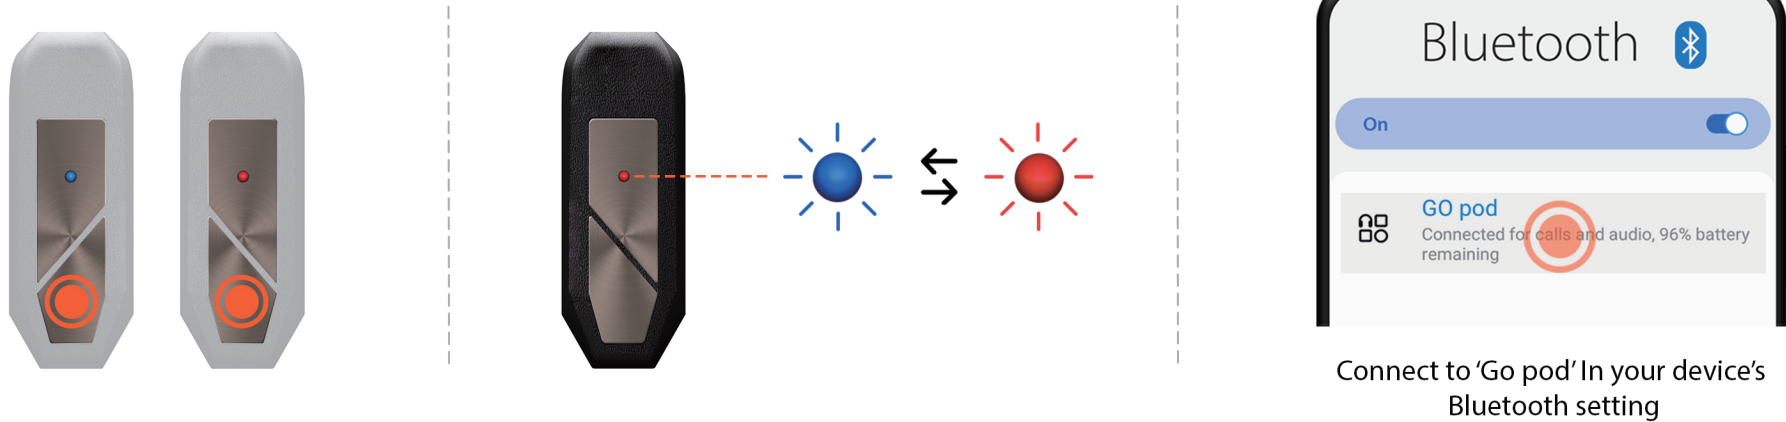

## Quick Start

Scan QR code for  
Set-Up video

MMCX

0.78 mm 2 pin

Pentaconn Ear

### Charging Case

Charging Case battery status

Go pod charging point

## Pairing

Hold left and right touch area together for  $\geq 2$  sec. to enter into Pairing Mode

## Touch control

	Play/Pause/Answer call	Single tap
	Skip Forward	Double tap
	Skip Back	Triple tap
	Volume Up	Hold right
	Volume Down	Hold left
	Wake Up Voice Assistant	Single tap then hold
	Bluetooth Pairing	Hold left and right together for $\geq 2$ sec.
	Power Reset	Hold for $\geq 12$ sec.