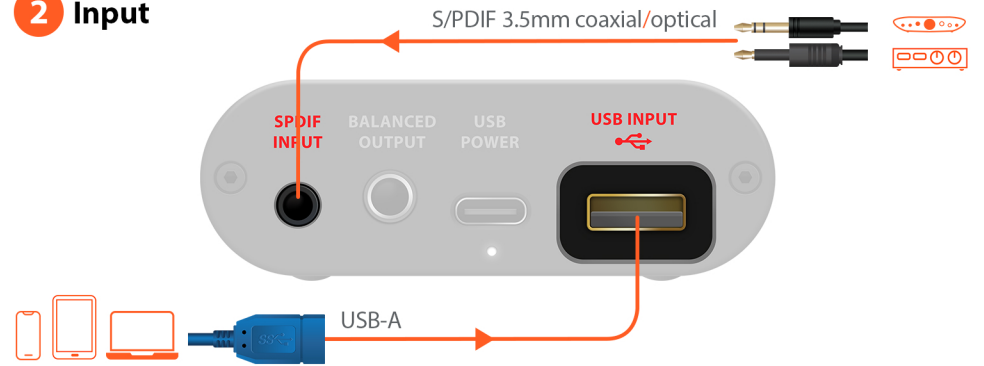

IDSD DIABLO-X

Quick Set-Up

1 Power (5V only)

Battery status LED

- 76%-100%
- 21%-75%
- 11%-20%
- ☀ 0%-10%

2 Input

3 Output

4 Power Modes & Audio Format LED (kHz)