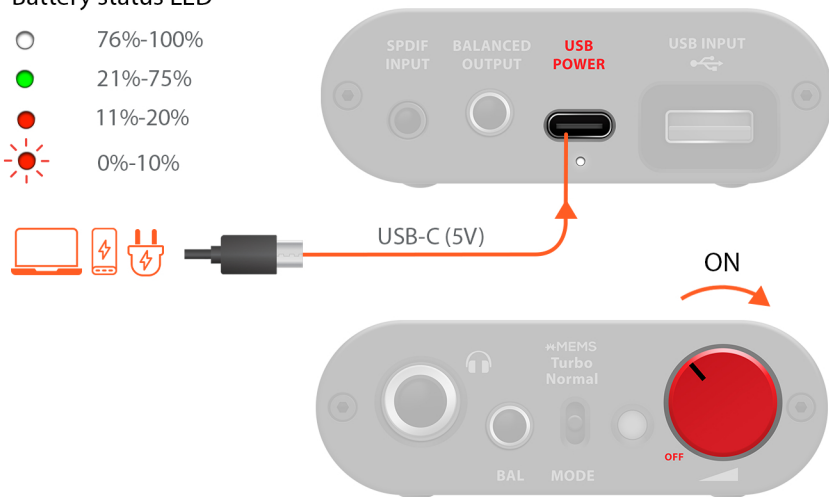

# IDSD DIABLO-X

### 1 Power (5V only)

Battery status LED

- 76%-100%
- 21%-75%
- 11%-20%
- ☀ 0%-10%

### 4 Power Modes & Audio Format LED (kHz)