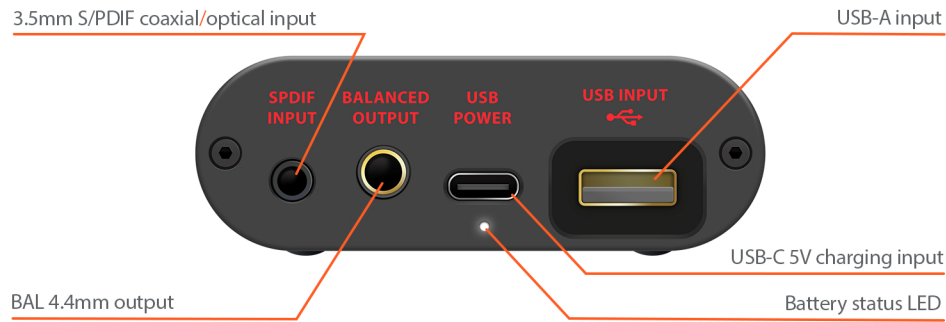

# IDSD DIABLO-X

### 1 Power (5V only)

Battery status LED

- 76%-100%
- 21%-75%
- 11%-20%
- ☀ 0%-10%

### 4 Power Modes & Audio Format LED (kHz)