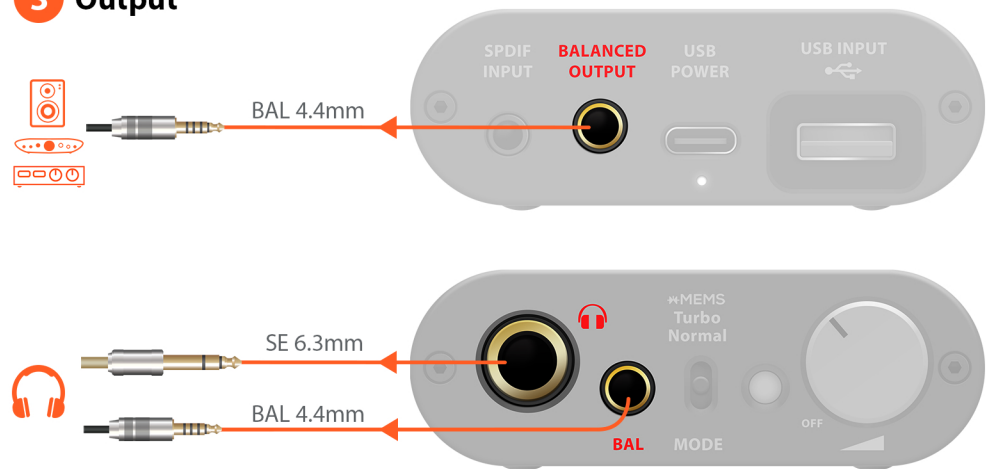

IDSD DIABLO-X

Quick Set-Up

1 Power (5V only)

Battery status LED

- 76%-100%
- 21%-75%
- 11%-20%
- ☀ 0%-10%

2 Input

3 Output

4 Power Modes & Audio Format LED (kHz)